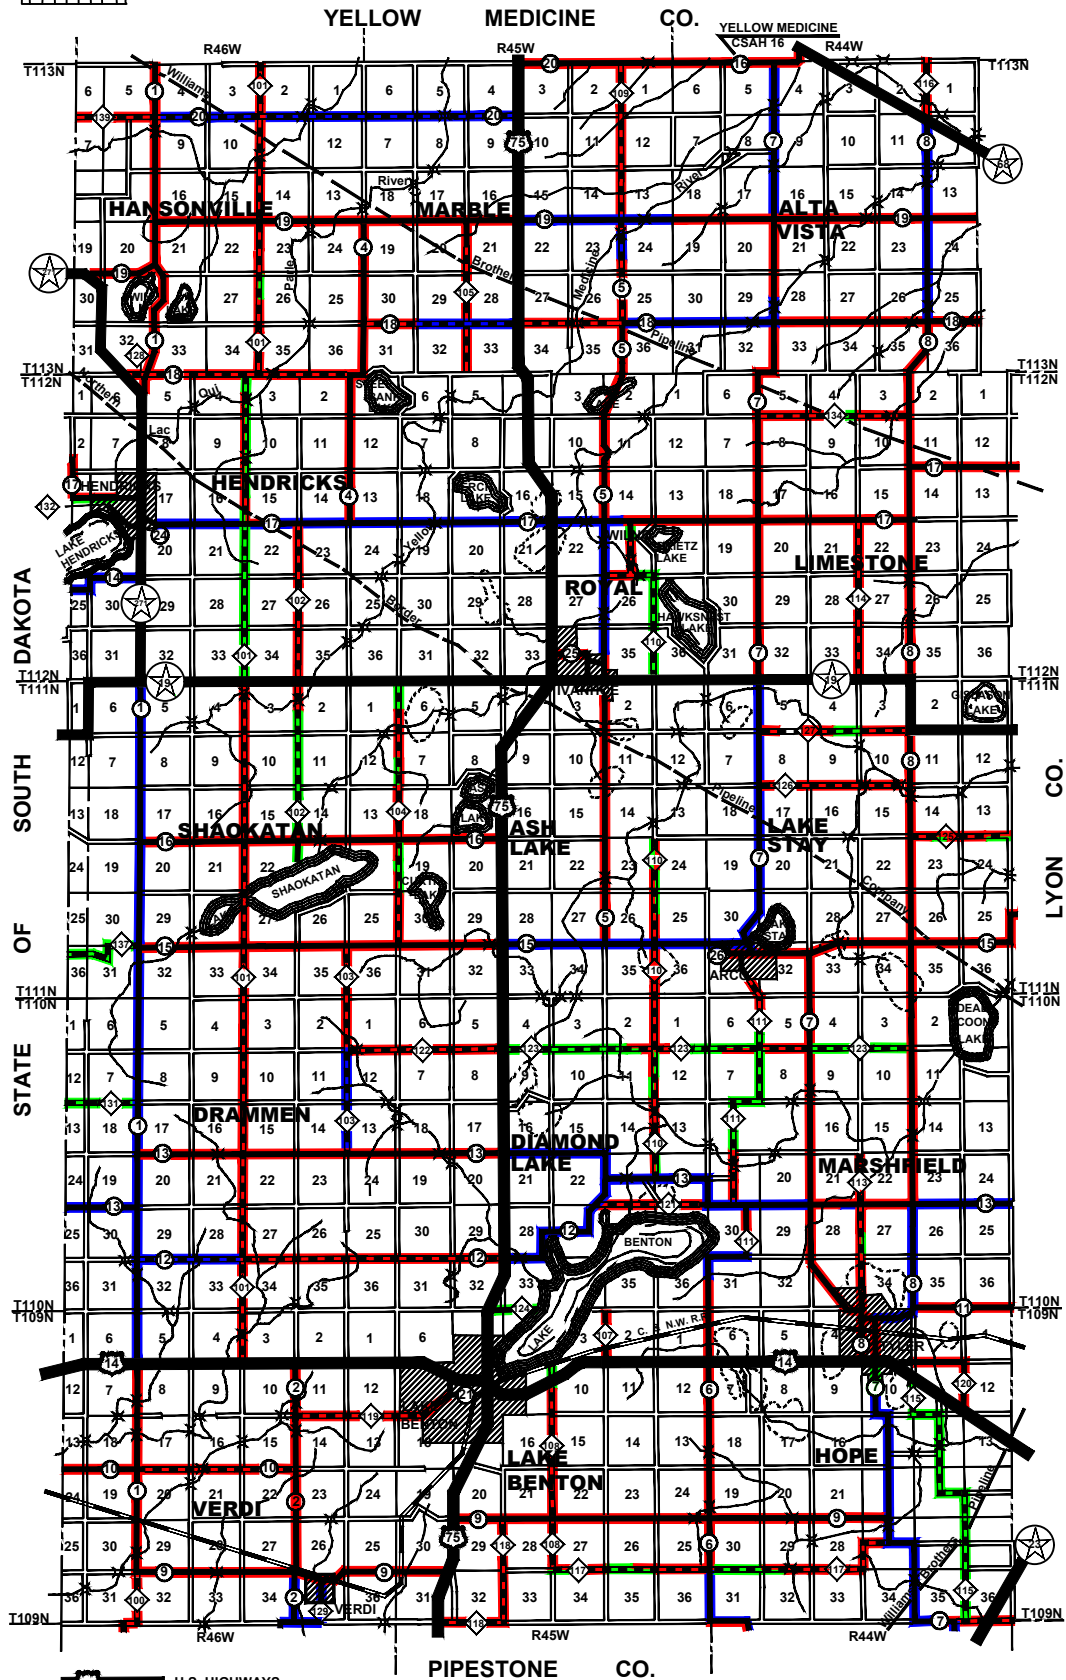

HIGHWAY MAP OF LINCOLN COUNTY MINN.

- U.S. HIGHWAYS
- STATE TRUNK HIGHWAYS
- STATE AID OR COUNTY - HARD SURFACED ROADS
- STATE AID OR COUNTY - GRAVEL SURFACED ROADS
- TOWNSHIP ROADS
- COUNTY STATE AID ROAD SYMBOL
- COUNTY ROAD SYMBOL

- 60' RIGHT OF WAY
- 50' RIGHT OF WAY
- 33' RIGHT OF WAY