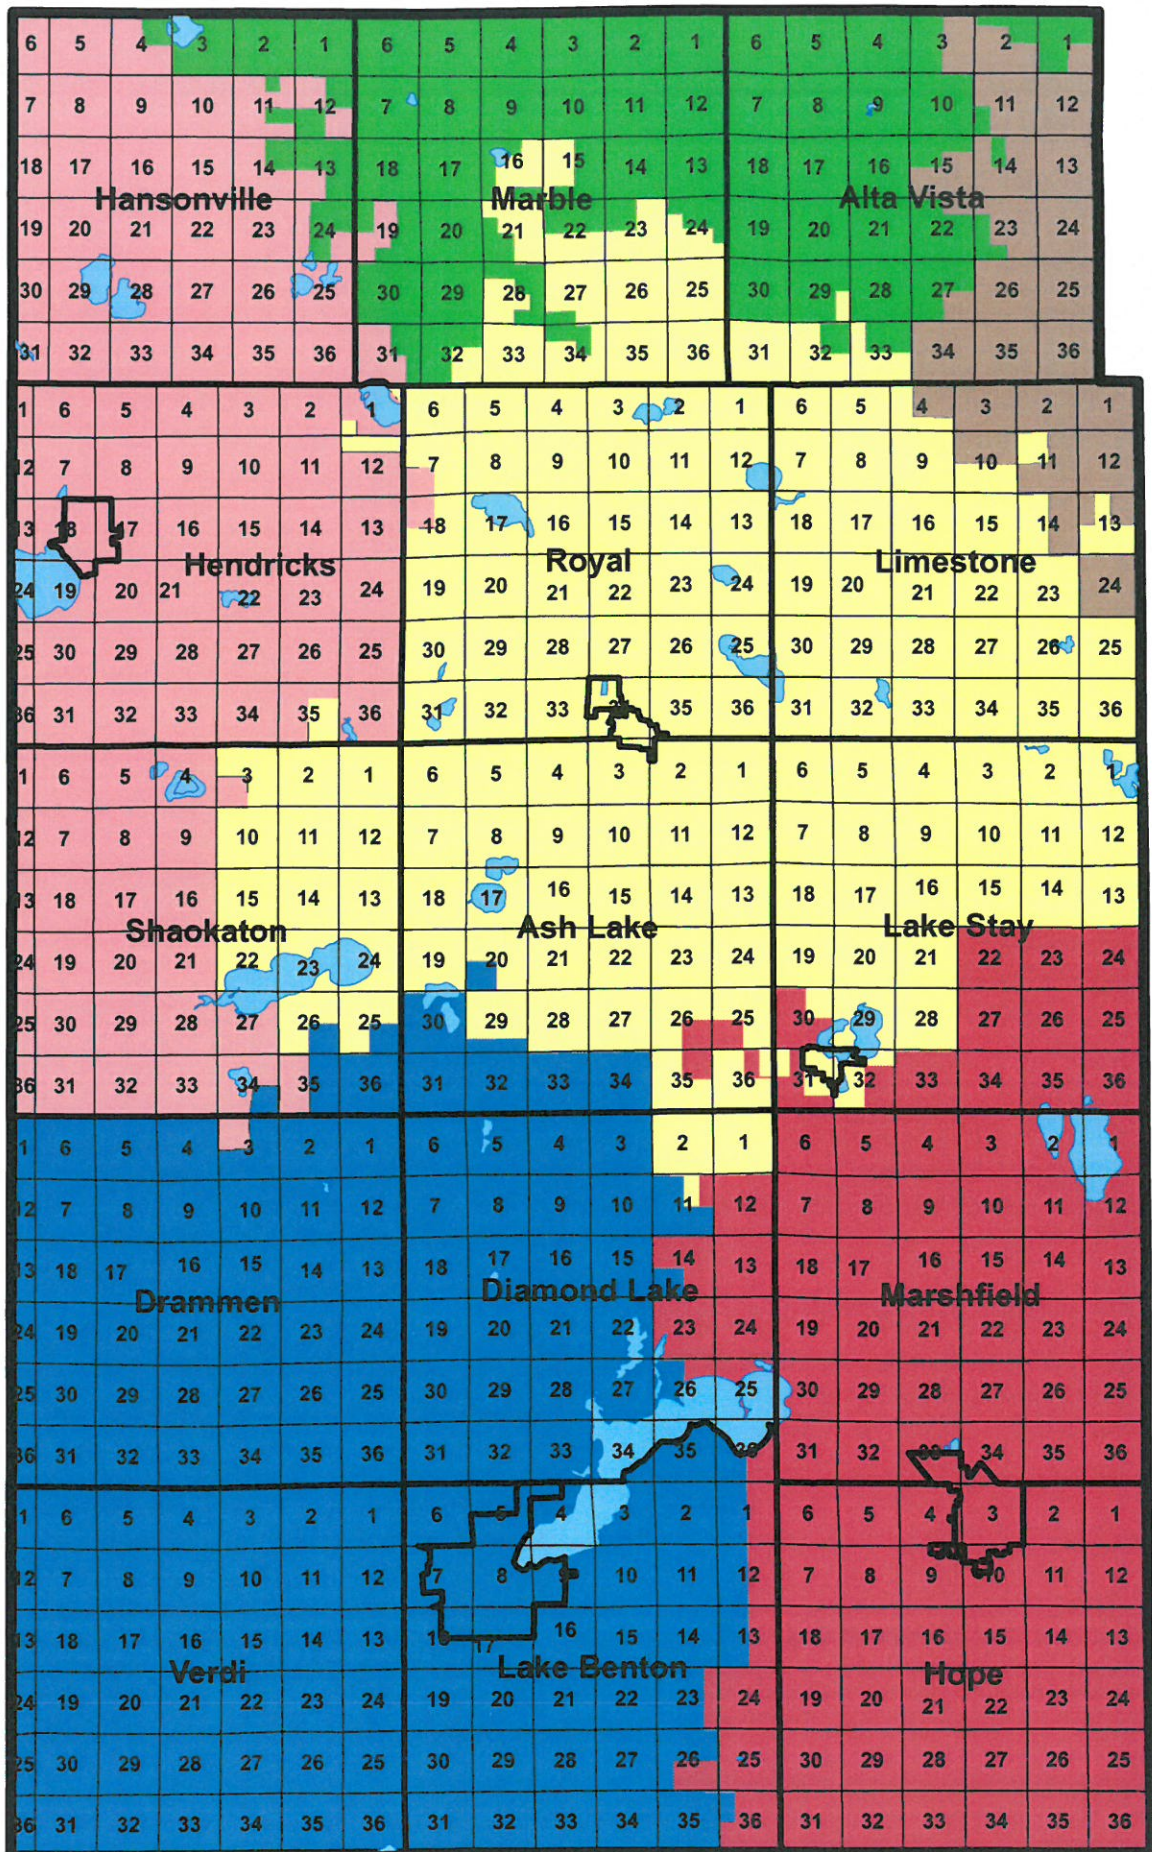

Lincoln County School Districts

Leaend 402 403 404 414 891 2902