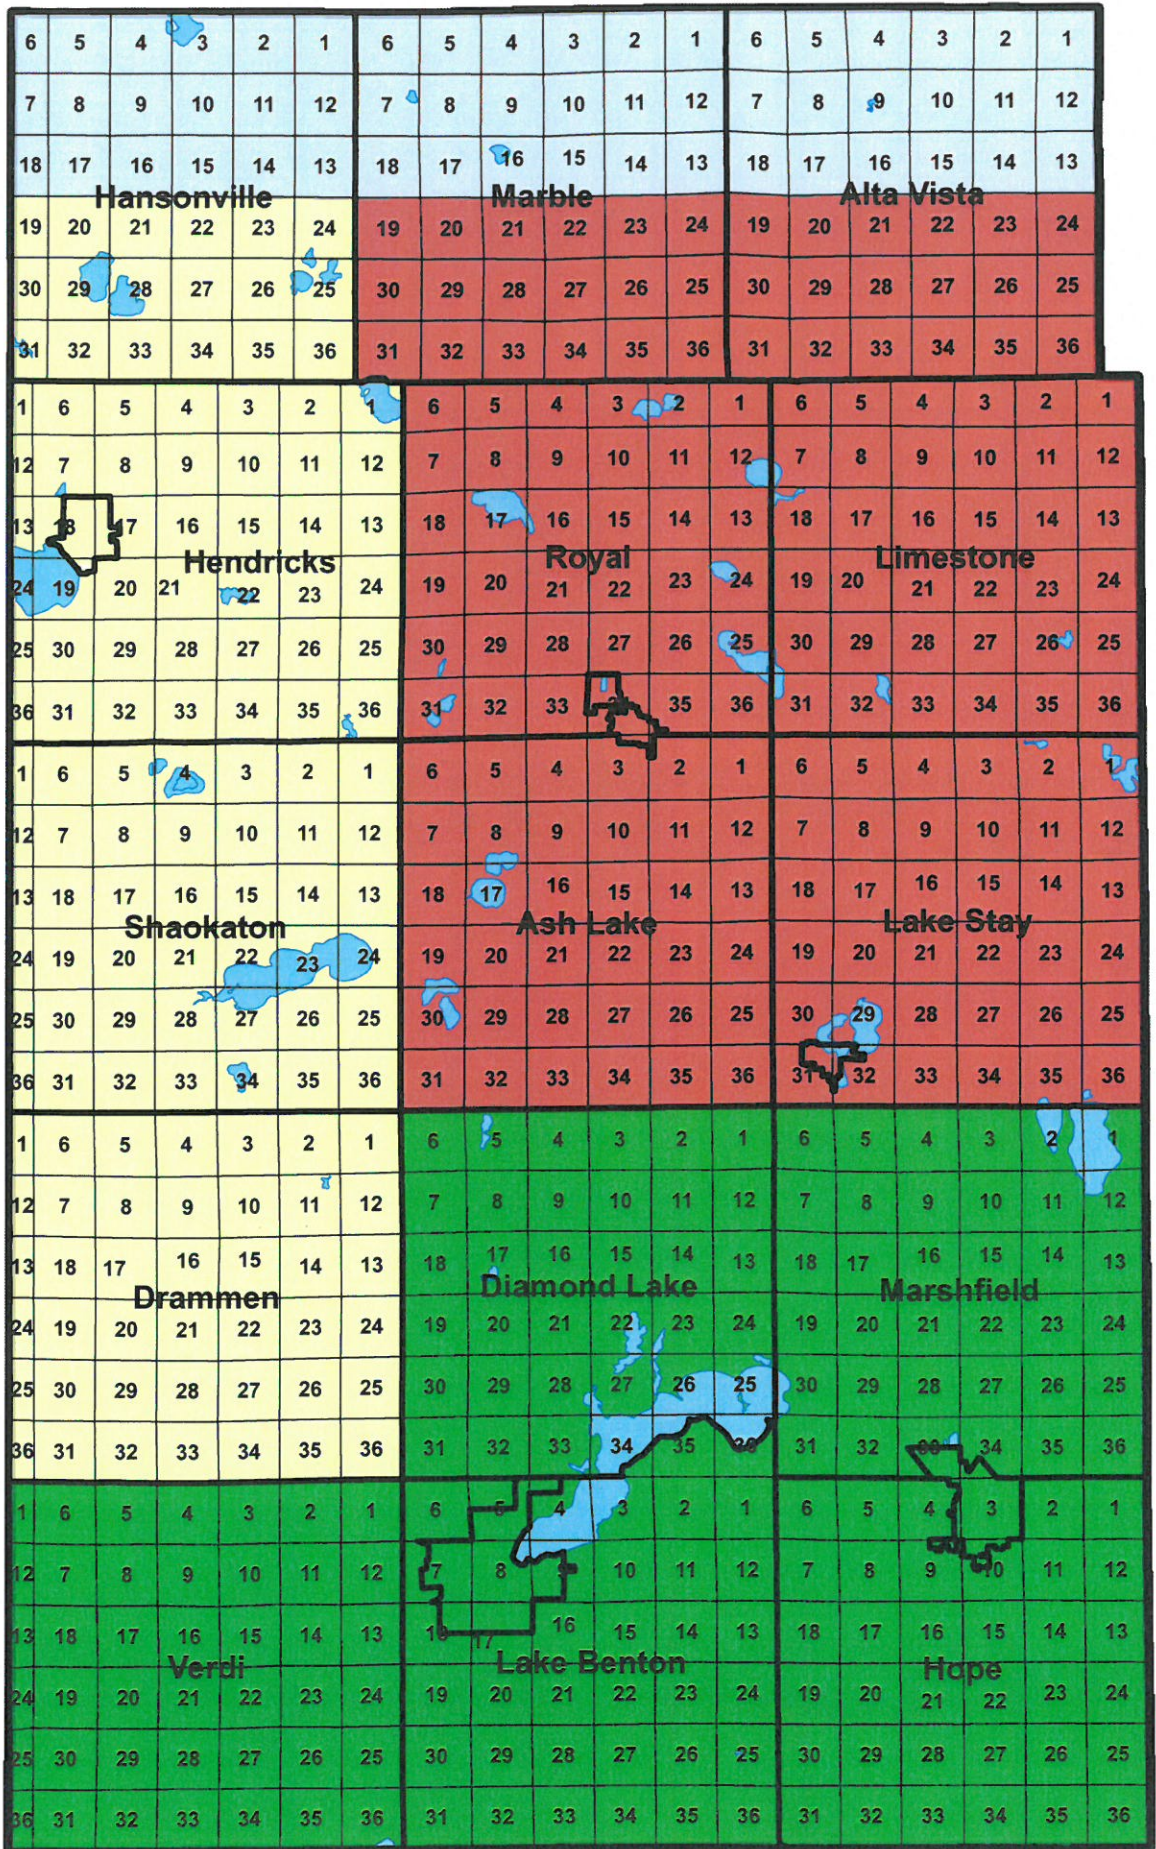

Lincoln County Ambulance Districts

Legend

- Canby Ambulance
- Hendricks Ambulance
- Minneota Ambulance
- Ivanhoe Ambulance
- Tyler Ambulance