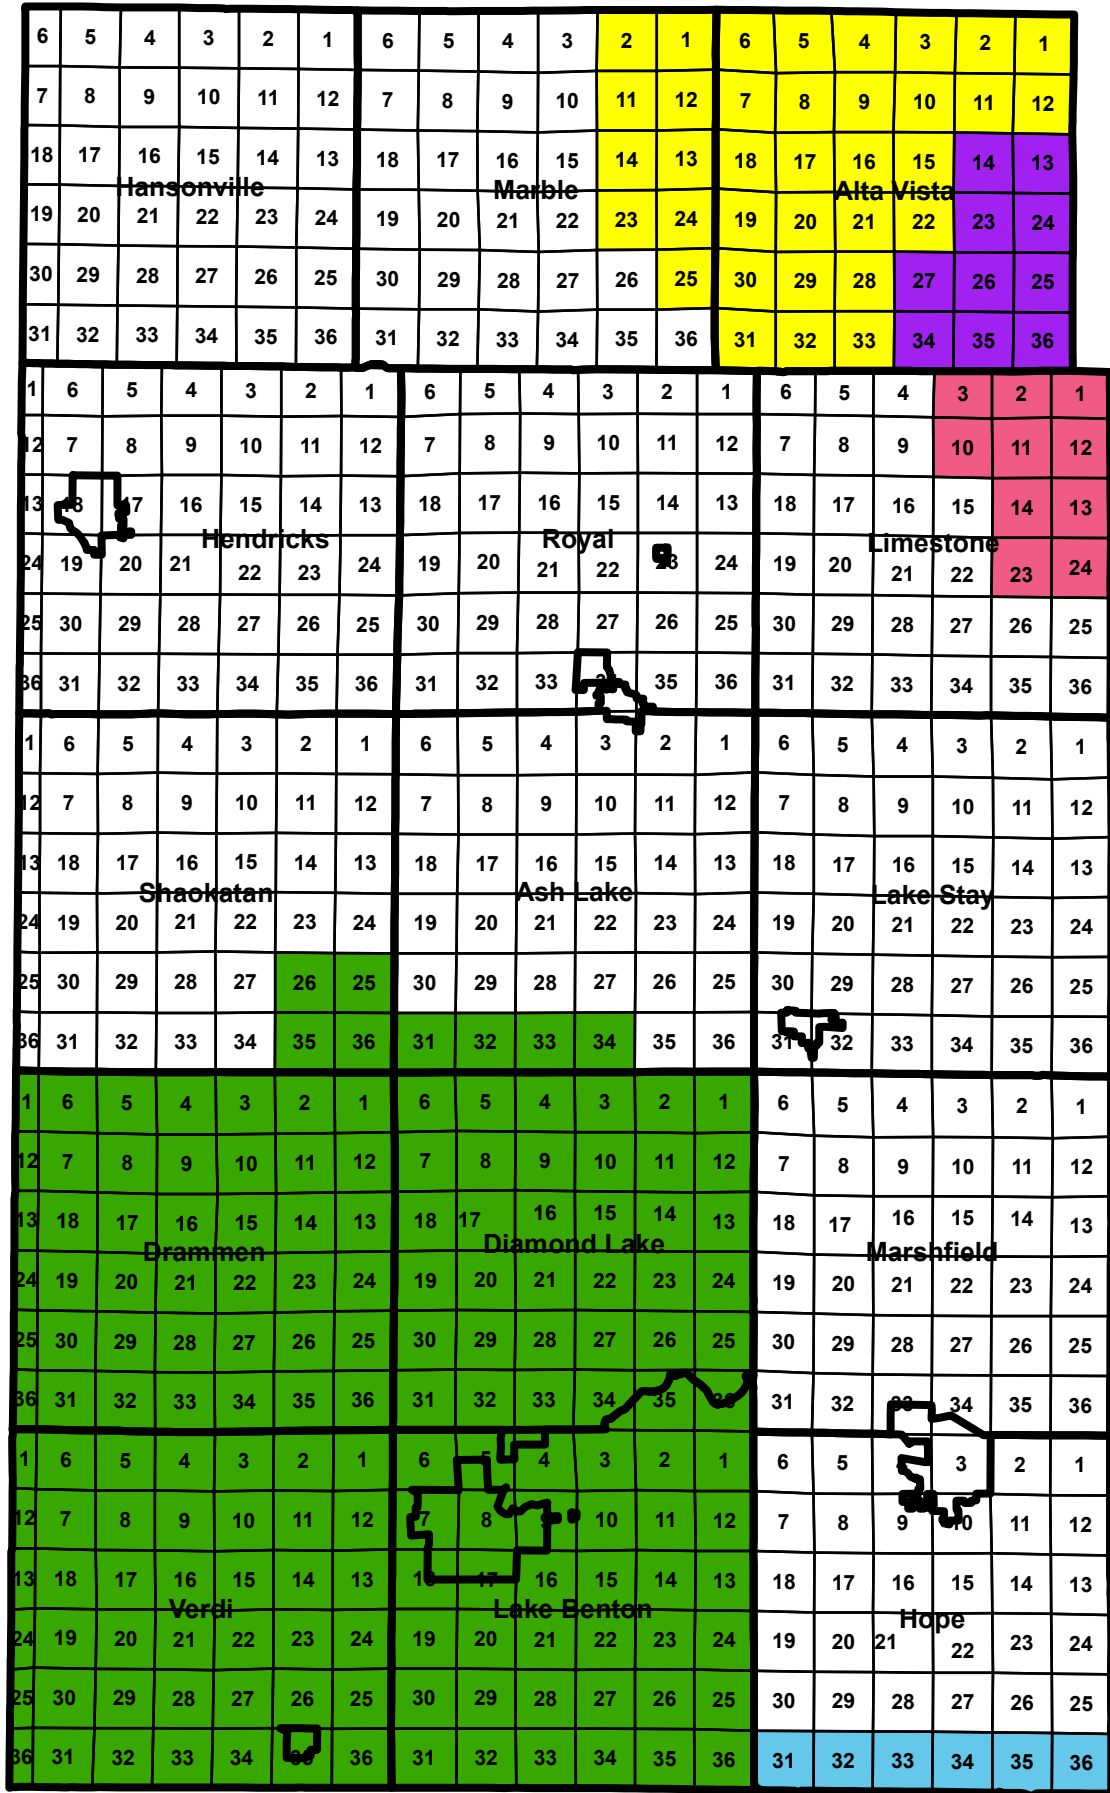

# First Responder Districts

## Legend

- Lake Benton
- Minneota
- Porter
- Taunton
- Ruthton