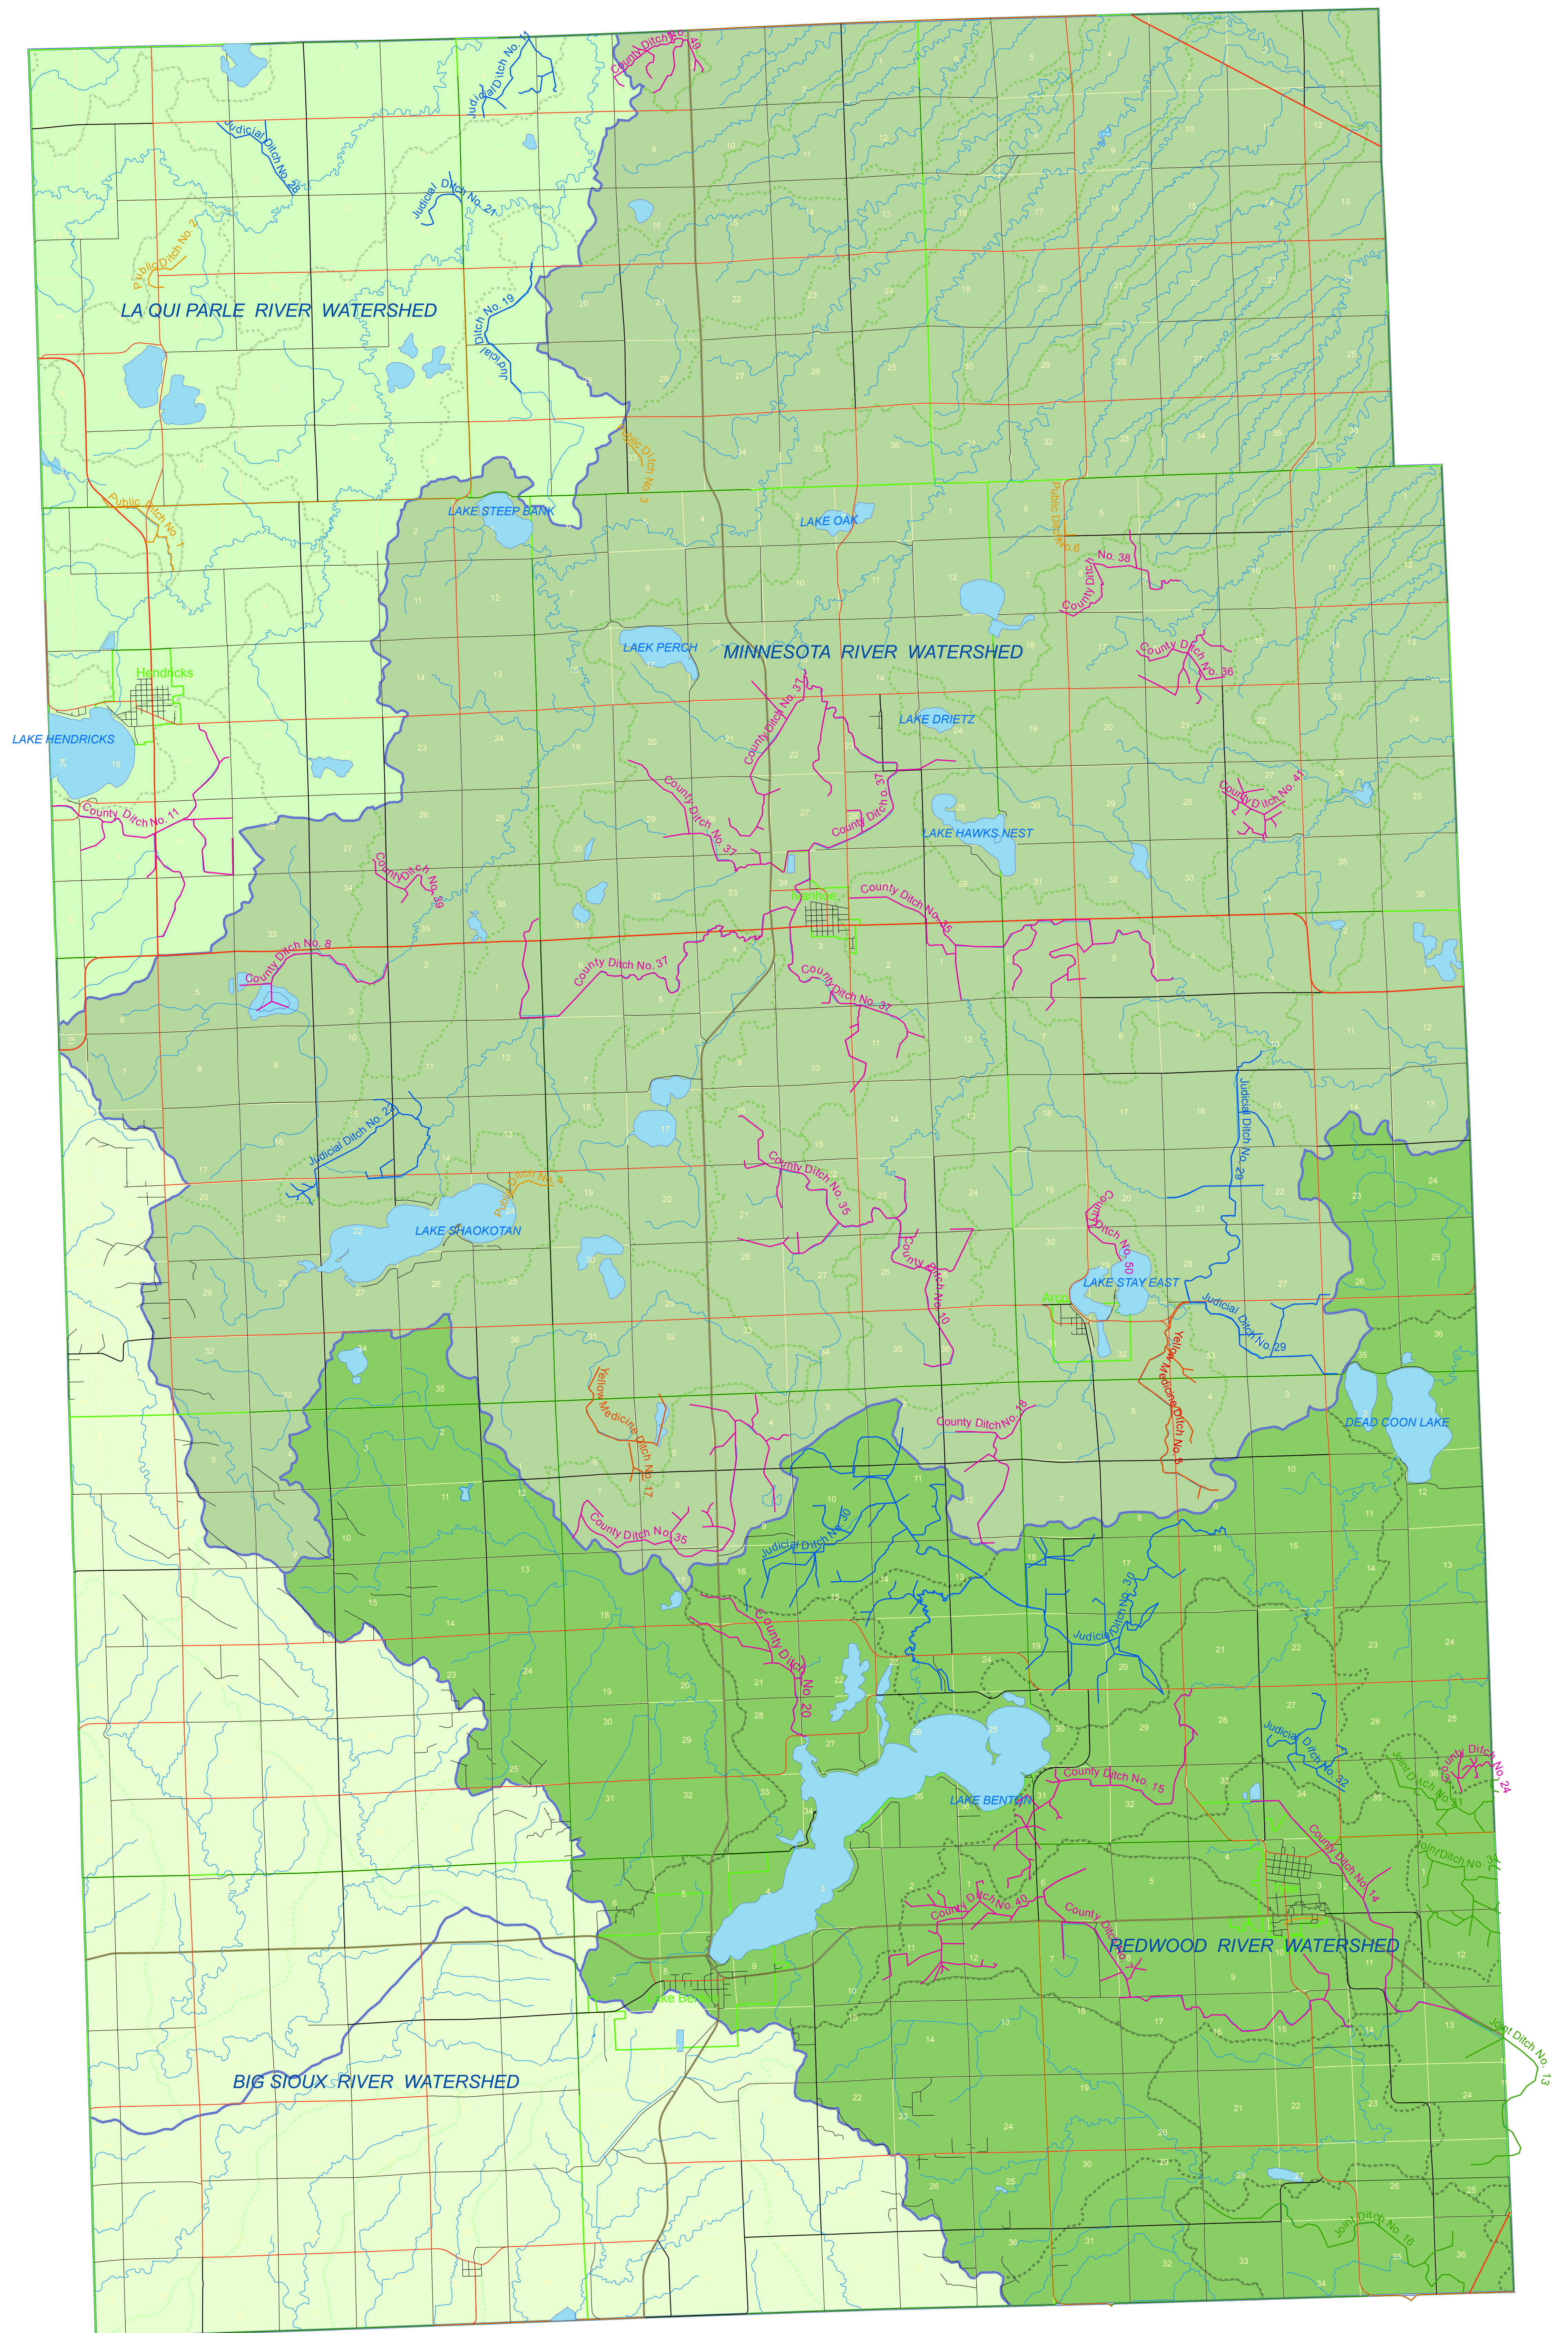

# Lincoln County Ditch System

### Major Watersheds

- Big Sioux River
- Lac Qui Parle River
- Minnesota River
- Redwood River

### Ditches

- County Ditch
- Joint Ditch
- Judicial Ditch
- Public Ditch
- Yellow Medicine Ditch
- Streams
- Lakes
- Townships
- Section Lines
- Street
- County Road
- County Hwy
- State Hwy
- US Hwy

Map Prepared 08/14/2009 by:  
 Emma Volz, GIS Specialist  
 Lincoln County Environmental Department  
 Geographic Information Services Office

All Data provided in "As Is" as specified in the  
 Lincoln County GIS Data Distribution Agreement  
<http://gis.co.lincoln.mn.us>

SCALE - 1:55,000 Miles